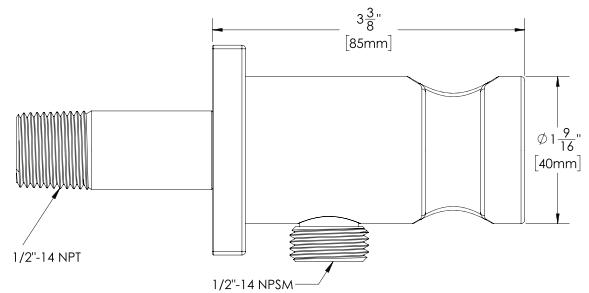

Lura® Hand Shower Supply Ell

FEATURES:

- Chrome plated brass supply ell with wall flange
- Integrated hand shower bracket
- ½" -14 NPT inlet
- ½" -14 NPSM outlet

STOCK FINISHES:

PC MB BBZ

WARRANTY:

Visit www.speakman.com for full product warranty information

- 1 Year Limited Warranty (commercial)
- Limited Lifetime Warranty (residential)

All dimensions are in inches (millimeters) unless otherwise specified and are subject to change without notice.

Architect/Engineer Approval Space:

P: 800-537-2107
F: 800-977-2747
W: WWW.SPEAKMAN.COM
R: 01-FEBRUARY 2020