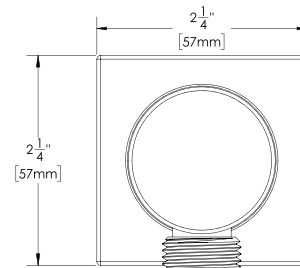

Lura® Hand Shower Supply Ell

FEATURES:

- Chrome plated brass supply ell with wall flange
- Integrated hand shower bracket
- ½" -14 NPT inlet
- ½" -14 NPSM outlet

STOCK FINISHES:

PC MB BBZ

WARRANTY:

Visit www.speakman.com for full product warranty information

- 1 Year Limited Warranty (commercial)
- Limited Lifetime Warranty (residential)

All dimensions are in inches (millimeters) unless otherwise specified and are subject to change without notice.

Architect/Engineer Approval Space:

P: 800-537-2107
F: 800-977-2747
W: WWW.SPEAKMAN.COM
R: 01-FEBRUARY 2020